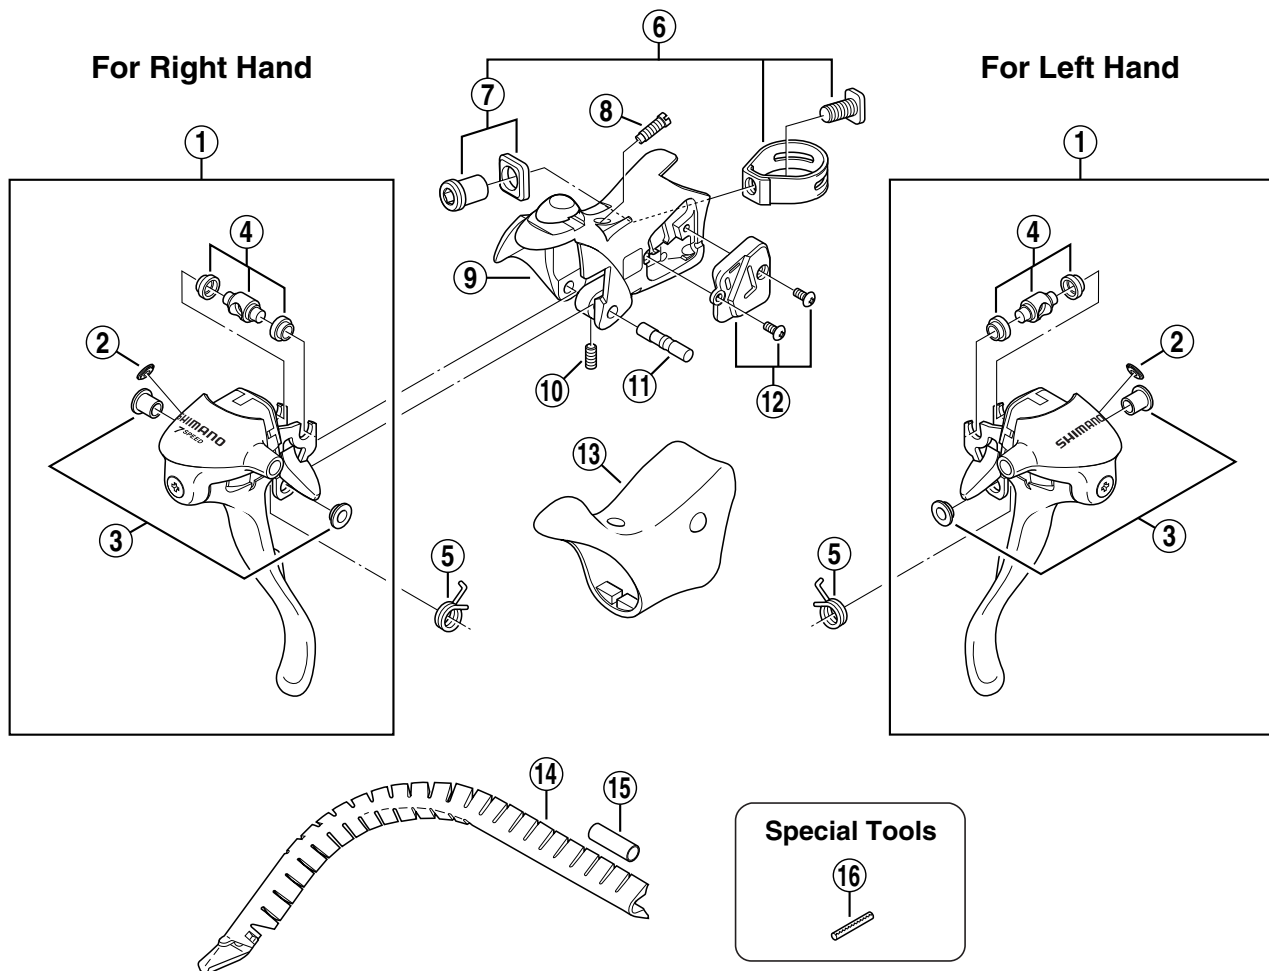

Dual Control Lever

ST-3300-7

For Double Gear

ST-3303-7

For Triple Gear

Dec. 1999

ITEM NO.	SHIMANO CODE NO.	DESCRIPTION
1	Y-6C5 98010	R.H. Main Lever Assembly
	Y-6C5 98020	L.H. Main Lever Assembly for Double Gear
	Y-6C5 98030	L.H. Main Lever Assembly for Triple Gear
2	Y-6CU39000	Cap
3	Y-85Z 98010	Lever Axle Bush Unit
* 4	Y-6CU98050	Cable Hook Unit
5	Y-6BD75000	R.H. Return Spring
	Y-6BD74000	L.H. Return Spring
6	Y-6BD98120	Clamp Band Unit (φ 23.8 mm – φ 24.2 mm)
7	Y-6BD98130	Clamp Nut & Washer
8	Y-6CU87000	Grip Adjusting Screw (M4 x 11.6)
9	Y-6CU89000	R.H. Bracket
	Y-6CU89010	L.H. Bracket for Double Gear
	Y-6CU89020	L.H. Bracket for Triple Gear
10	Y-6BD76000	Lever Axle Fixing Screw
11	Y-6BS 84000	Lever Axle
12	Y-6CT 98080	R.H. Bracket Cap & Fixing Screws (M3 x 6.35)
	Y-6CT 98090	L.H. Bracket Cap & Fixing Screws (M3 x 6.35)
13	Y-6CU98040	Bracket Covers (Pair)
14	Y-86B 90010	Outer Cable Guide
15	Y-877 11000	Outer Cable Joint
16	Y-130 03100	Return Spring Installation Tool (TL-ST02)