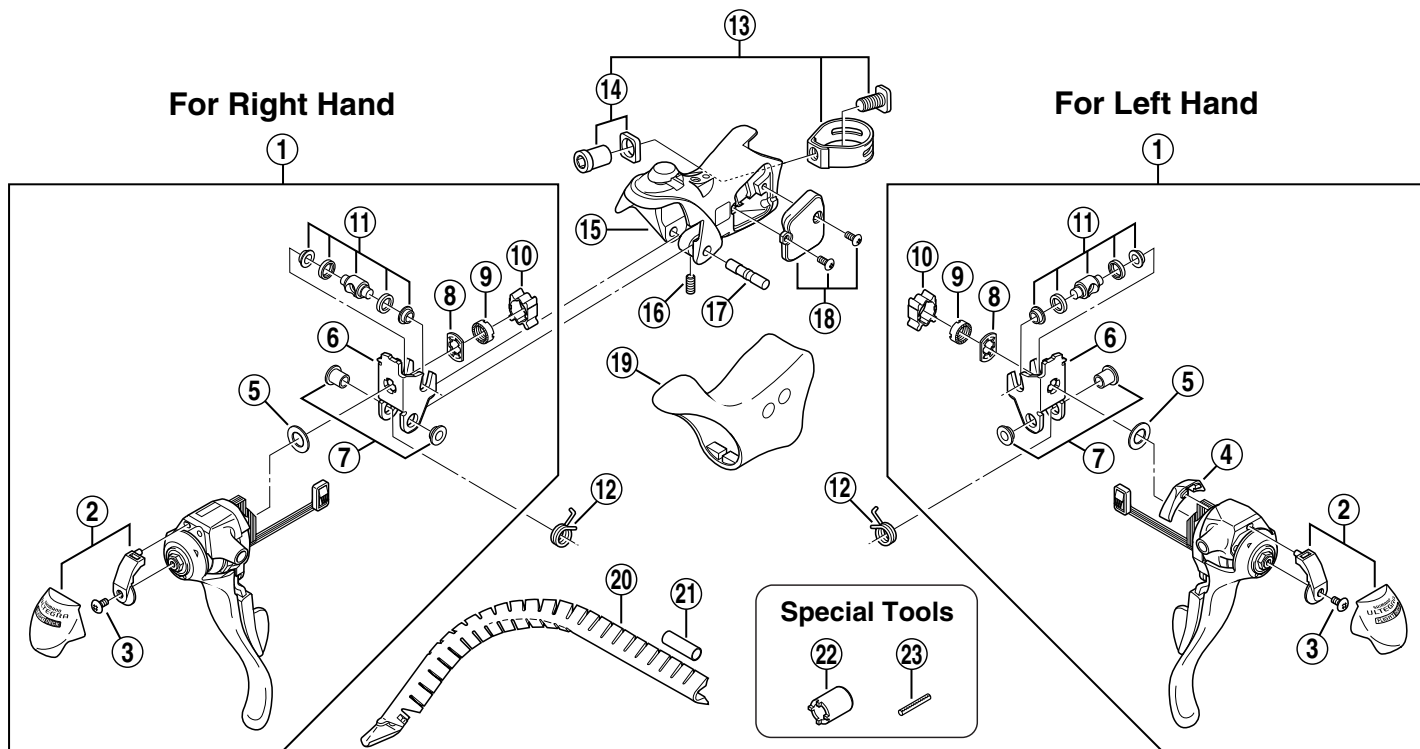

SHIMANO ULTEGRA Dual Control Lever

ST-6501 For Cycle Computer

ITEM NO.	SHIMANO CODE NO.	DESCRIPTION
1	6BZ 9801	R.H. Main Lever Assembly
	6BZ 9802	L.H. Main Lever Assembly
2	6BZ 9803	R.H. Name Plate & Front Cover
	6BZ 9804	L.H. Name Plate & Front Cover
3	6BS 4200	Front Cover Fixing Screw (M3 x 6)
4	6BS 7100	L.H. Rear Cover
5	6BS 7400	Adapter Spacer
6	6BS 0300	R.H. Adapter
	6BS 5300	L.H. Adapter
7	85Z 9801	Lever Axle Bush Unit
8	6BD 3900	Non-Turn Washer
9	66E 3300	Lock Nut
10	6BZ 5000	Code Fixing Ring
11	6BD 9811	Cable Hook Unit
12	6BD 7500	R.H. Return Spring
	6BD 7400	L.H. Return Spring
13	6BD 9812	Clamp Band Unit (φ23.8 mm - φ24.2 mm)
14	6BD 9813	Clamp Nut & Washer
15	6BZ 9805	R.H. Bracket
	6BZ 9806	L.H. Bracket
16	6BD 7600	Lever Axle Fixing Screw
17	6BS 8400	Lever Axle
18	6BZ 9807	R.H. Water-Proof Cap & Fixing Screws (M3 x 6.35)
	6BZ 9808	L.H. Water-Proof Cap & Fixing Screws (M3 x 6.35)
19	6BZ 9809	Bracket Covers (Pair)
20	86B 9001	Outer Cable Guide
21	877 1100	Outer Cable Joint
22	130 0300	Lock Nut Removal Tool (TL-ST01)
23	130 0310	Return Spring Installation Tool (TL-ST02)